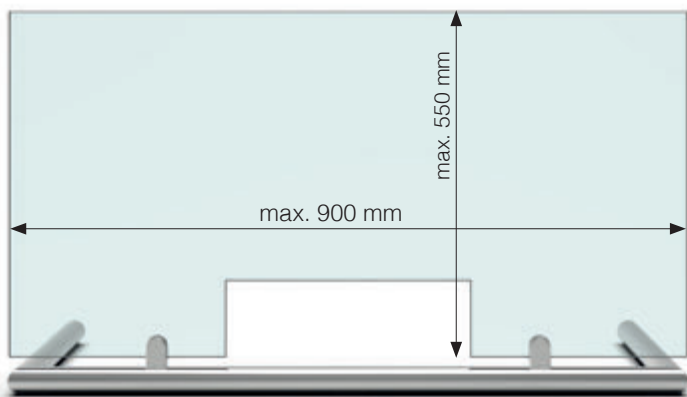

Set-3079: 1 Scheibe mit Durchreiche | 1 panel with pass-through

3030/3031

Art.-Nr. article no	Glasdicke glass thickness
Set-3079	4/6 mm*
Oberfläche finish	
ZN12	Alu-Optik, pulverbeschichtet Aluminium look, powder coated
ZN22	Edelstahloptik stainless steel optic
RAL	alle Farben auf Anfrage erhältlich all colors available on request

*Bitte Glasstärke bei Bestellung angeben! Glasscheibe kann optional mitgeliefert werden.
*Please specify glass thickness when ordering! Glass panel can be supplied optionally.

Rohr in Edelstahl matt gebürstet | tubes are brushed stainless steel