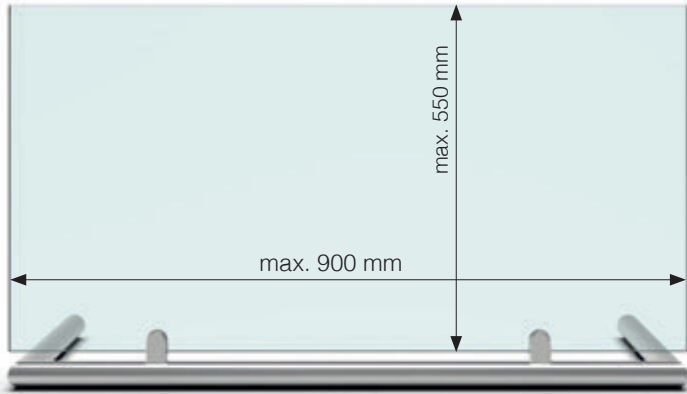

Set-3078: 1 Scheibe ohne Durchreiche | 1 panel without pass-through

3030/3031

Art.-Nr. article no	Glasdicke glass thickness
Set-3078	4/6 mm*
Oberfläche finish	
ZN12	Alu-Optik, pulverbeschichtet Aluminium look, powder coated
ZN22	Edelstahloptik stainless steel optic
RAL	alle Farben auf Anfrage erhältlich all colors available on request

*Bitte Glasstärke bei Bestellung angeben! Glasscheibe kann optional mitgeliefert werden.
*Please specify glass thickness when ordering! Glass panel can be supplied optionally.

Rohr in Edelstahl matt gebürstet | tubes are brushed stainless steel